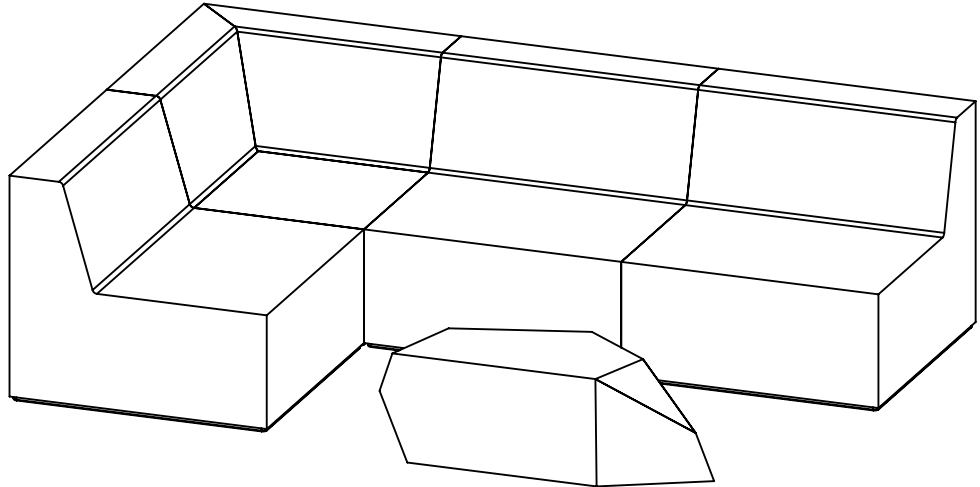

Quick Ship Typical

Typical 5

Dimensions

Trinity 1

31.5in W x 31.5in D x 27.0in H
SH: 14.0in SD: 21.0in

Trinity 2

31.5in W x 31.5in D x 27.0in H
SH: 14.0in SD: 21.0in

Rock Elements 2

39.0in W x 17.5in D x 14.0in H

High Traffic Coated Foam Trinity/High Traffic Rock Elements 2 **$14,255**
Flex Plus Coated Foam Trinity/Flex Plus Rock Elements 2 **$13,425**

Includes

- 3 Trinity 1
- 1 Trinity 2
- 1 Rock Elements 2

Quick Ship Material

FlexPlus with or without
High Traffic Base

Quick Ship Colors

20 SIXINCH Colors

Maximum Quantity

4

Lead Time

10 Business Days

Typical 6

Dimensions

Trinity 1

31.5in W x 31.5in D x 27.0in H
SH: 14.0in SD: 21.0in

Trinity 2

31.5in W x 31.5in D x 27.0in H
SH: 14.0in SD: 21.0in

Puzzle 1

16.0in W x 21.5in D x 16.0in H

Puzzle 2

16.0in W x 27.0in D x 16.0in H

High Traffic Coated Foam Trinity/High Traffic Puzzles 1& 2 **$17,963**
Flex Plus Coated Foam Trinity/Flex Plus Puzzles 1& 2 **$16,813**