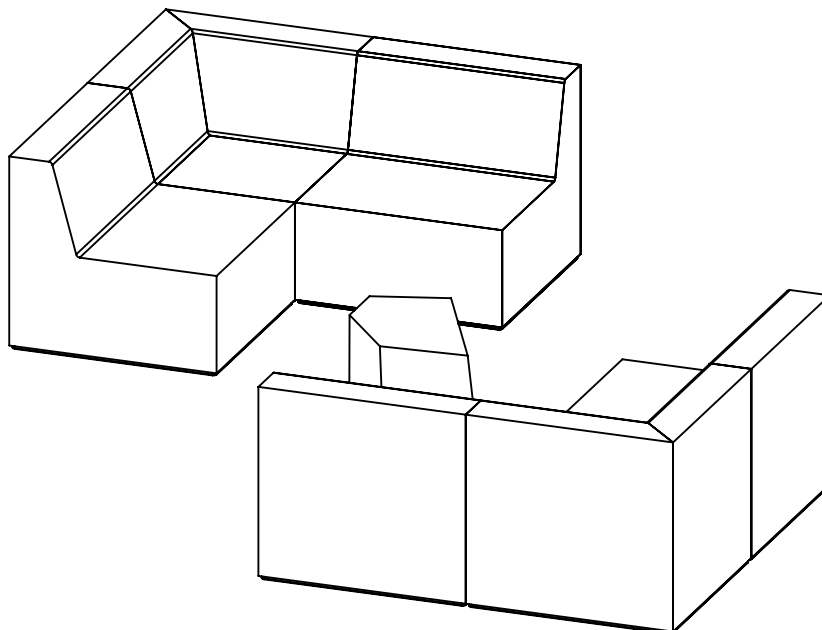

Rock Elements 1

31.0in W x 17.5in D x 13.0in H

High Traffic Coated Foam Trinity/ High Traffic Rock Elements 1 **$20,433**
Flex Plus Coated Foam Trinity/Flex Plus Rock Elements 1 **$19,233**