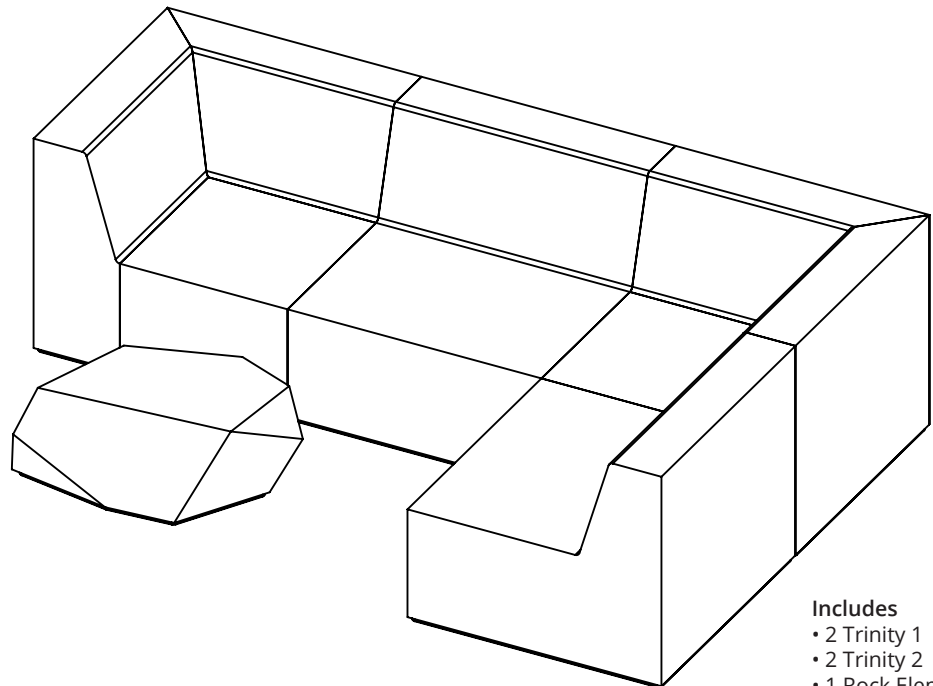

High Traffic Coated Foam Trinity/ High Traffic Rock Elements 1   **$14,315**
Flex Plus Coated Foam Trinity/Flex Plus Rock Elements 1   **$13,495**

1. **Includes**
2. 2 Trinity 1
   - 2 Trinity 2
   - 1 Rock Elements 1