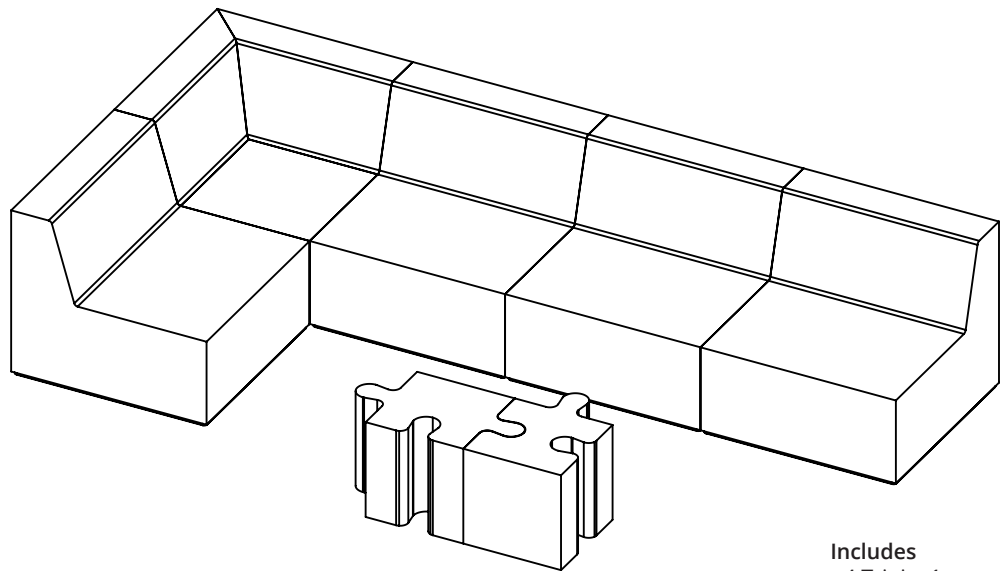

Includes

- 4 Trinity 1
- 1 Trinity 2
- 1 Puzzle 1
- 1 Puzzle 2

Quick Ship Material

FlexPlus with or without
High Traffic Base

Quick Ship Colors

20 SIXINCH Colors

Maximum Quantity

4

Lead Time

10 Business Days